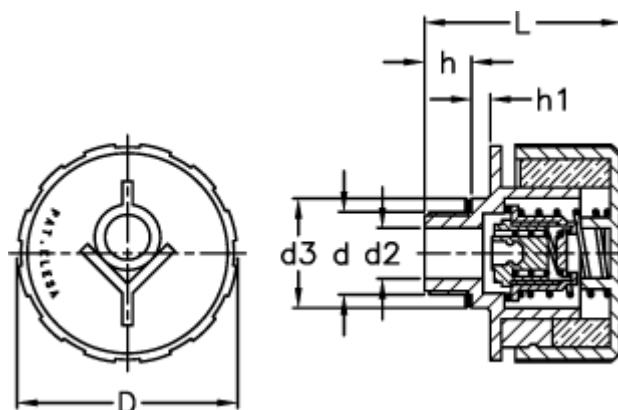

Data Sheet

Article number: 2311054911

Description: E+G Filler breather cap
SFW.70-3/4+F-350 mb

Measures

$d = G \frac{3}{4}$

$D = 70$

$d2 = 16$

$d3 = 35$

$h = 15$

$h1 = 6$

$L = 63$